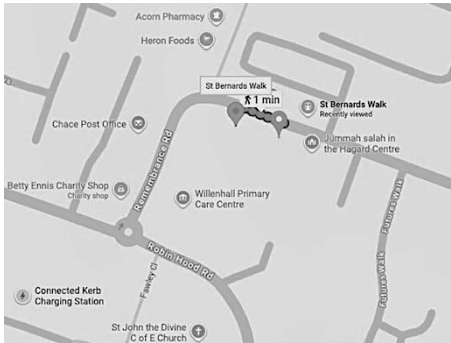

WILLENHALL

Hagard Community Centre

Remembrance Rd, CV3 3DG

www.willenhallcommunityforum.com/hagard

Phone 024 76303947

Email enquires@weetc.org.uk

Bus 13 / 13A (St Bernard's Walk)

Community Support Group

Contact Venue: 024 76303947

Mon 19:00 – 20:30

Weekly

£ Free

Armchair Exercise

Contact Luke: 02476303947

Tue 13:00 – 14:00

Weekly

£ Free