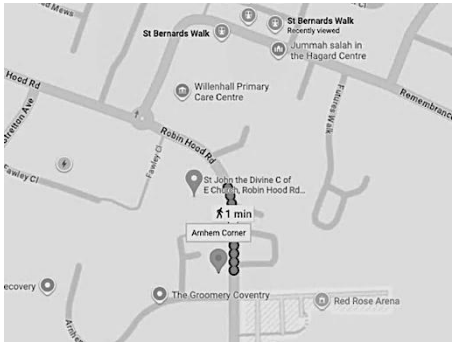

**Email** [stjohnthedivine@hotmail.com](mailto:stjohnthedivine@hotmail.com)

**Bus** 13 / 13A / 21 / 60  
(Arnhem Corner / St Bernard's Walk)

**Knit & Natter** (term time only)

Contact Venue: 024 76303266