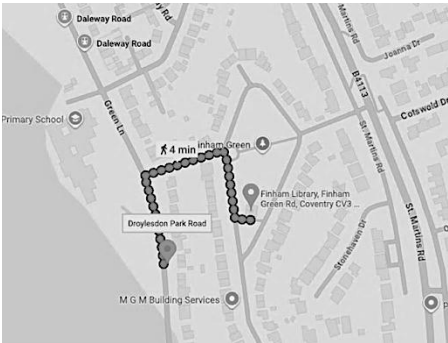

---

Contact venue: 024 76502376

---

Wed 10:00 – 12:00 Weekly £ Free

**Finham Library**

Finham Green Lane, CV3 6EP

[facebook.com/finhamlibrary](https://facebook.com/finhamlibrary)**Phone** 024 76786974**Email** [finhamlib250@gmail.com](mailto:finhamlib250@gmail.com)**Bus** 9 (Droylesdon Park Road)**Finham Fitties**