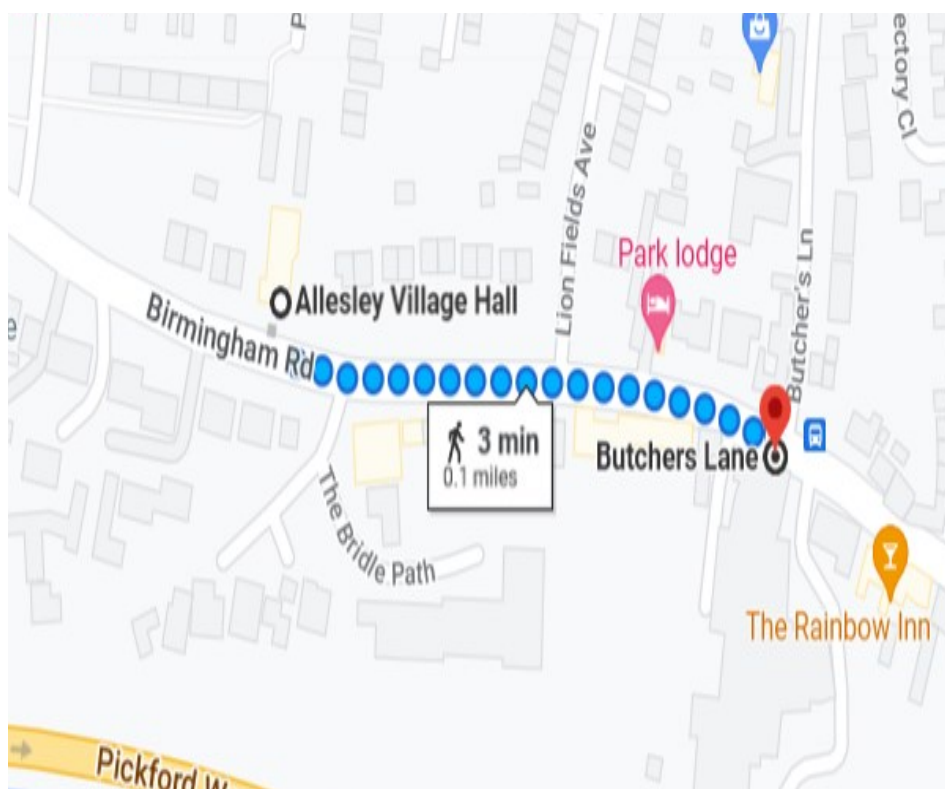

## Village Hall

Birmingham Road CV5 9GX

07849 817121

Title	Day and Time	Cost	Key
Tai Chi	Tuesday 10:30am	£5 (per hour)	

**Bus Routes:**

**7 / 7B / X1**

**Bus Stop:**

**Butcher's Lane**