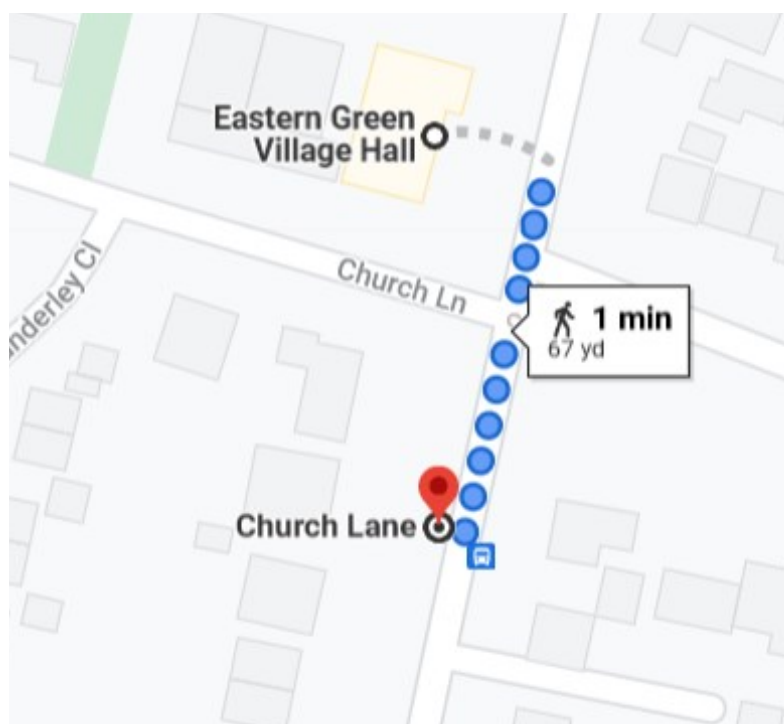

## Village Hall

Church Lane CV5 7BX

02476 474 174

Title	Day and Time	Cost	Key
Pilates	Mondays (Term time only) 1:15pm		
	First Wednesday each Month 7:15pm		

Bus Routes:

14 / 14A

Bus Stop:

Church Lane