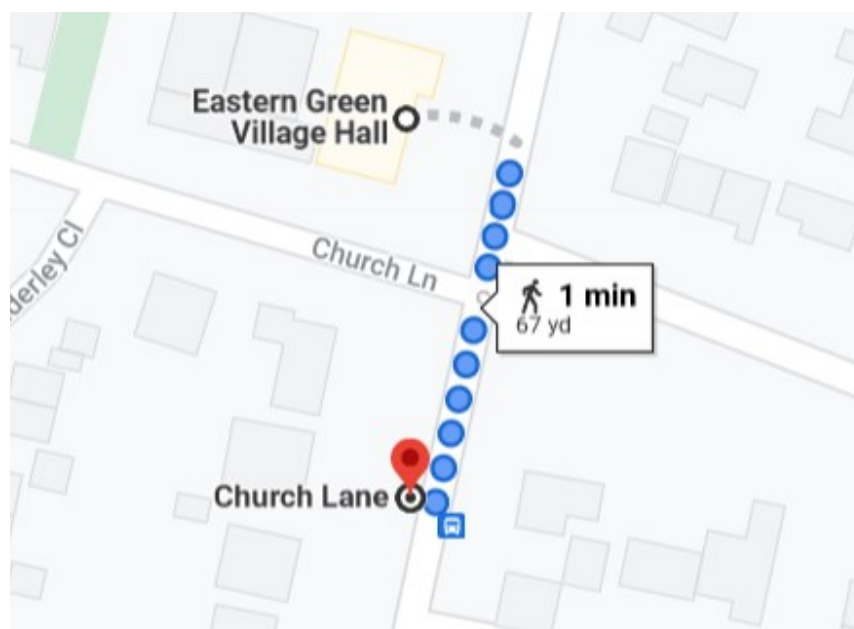

Eastern Green

Village Hall

Church Lane CV5 7BX

02476 474 174

Title	Day and Time	Cost	Key
Golden Years Club	Alternate Thursdays 1pm		
Chat, speakers and activities.			
Table Tennis	Monday 3pm		

Bus Routes:

14 / 14A

Bus Stop:

Church Lane