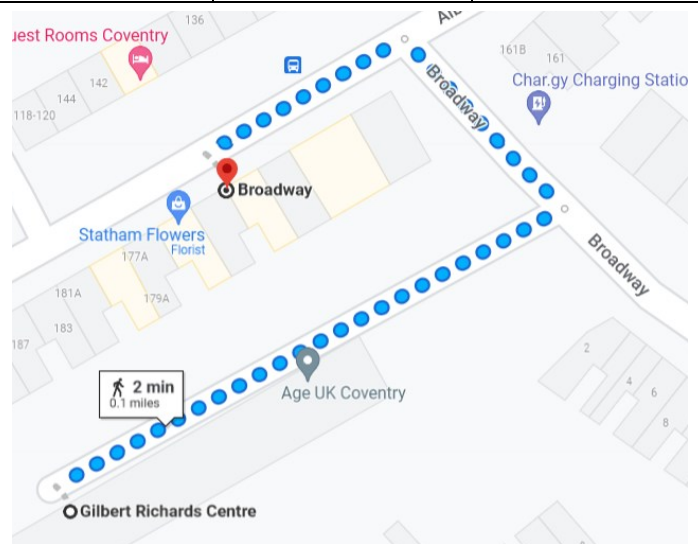

Earlsdon

Gilbert Richards Centre

Broadway CV5 6NT

024 7667 2911

info@ageukcovwarks.org.uk

Title	Day and Time	Cost	Key
Art Club	Monday 1pm - 3pm	£3.60	
Crochet	Monday 10am - 12pm	£3.60	
Pottery	Monday 9:30am - 12:30pm	£5.25	
Beading	Monday 12:15pm - 2:15pm	£3.60	

Bus Routes:

2

Bus Stop:

Broadway