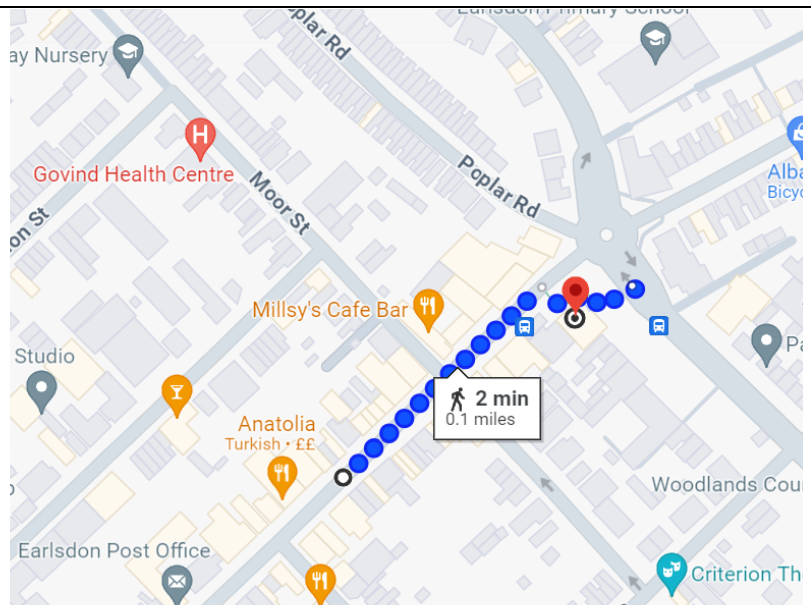

Earlsdon

City Arms

Earlsdon Street CV5 6EP

Title	Day and Time	Cost	Key
Earlsdon Walking Group	Thursday 10:30am	Free	

Gentle pace lasting for approximately 75 minutes.

Meet at the City Arms car park.

Many people go for coffee together in the City Arms after.

Phone Terry: 024 7647 4371

Email: Tharvey1945@live.co.uk

Bus Routes:

2 / 11

Bus Stop:

Earlsdon Street

or

Earlsdon Avenue