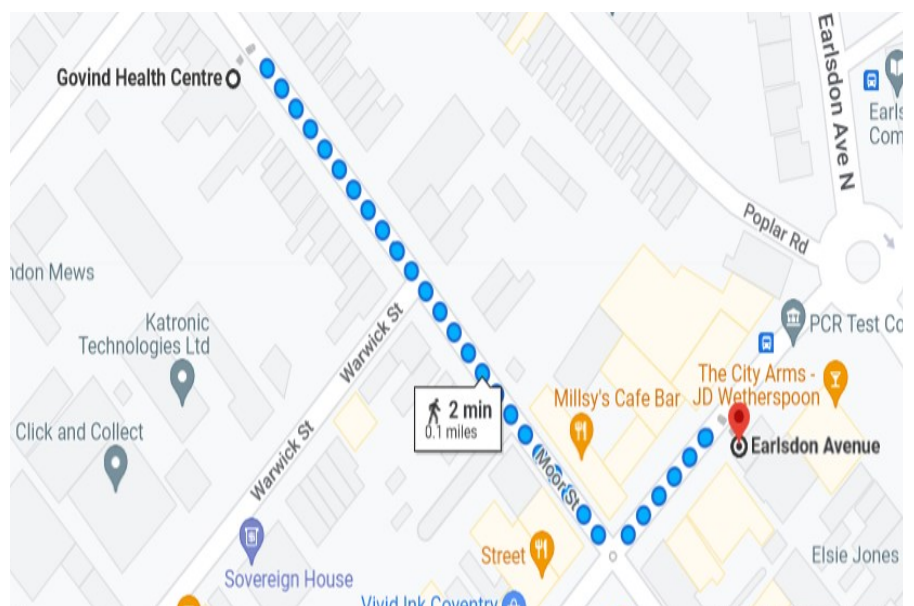

Earlsdon

Govind Lifestyle

Moor Street (Behind Surgery)

CV5 6ET

02476 675016

Title	Date and Time	Cost	Key
Art class	Friday 10am - 12pm	Free	
No need to book			

Bus Routes:

2

Bus Stop:

Earlsdon Avenue