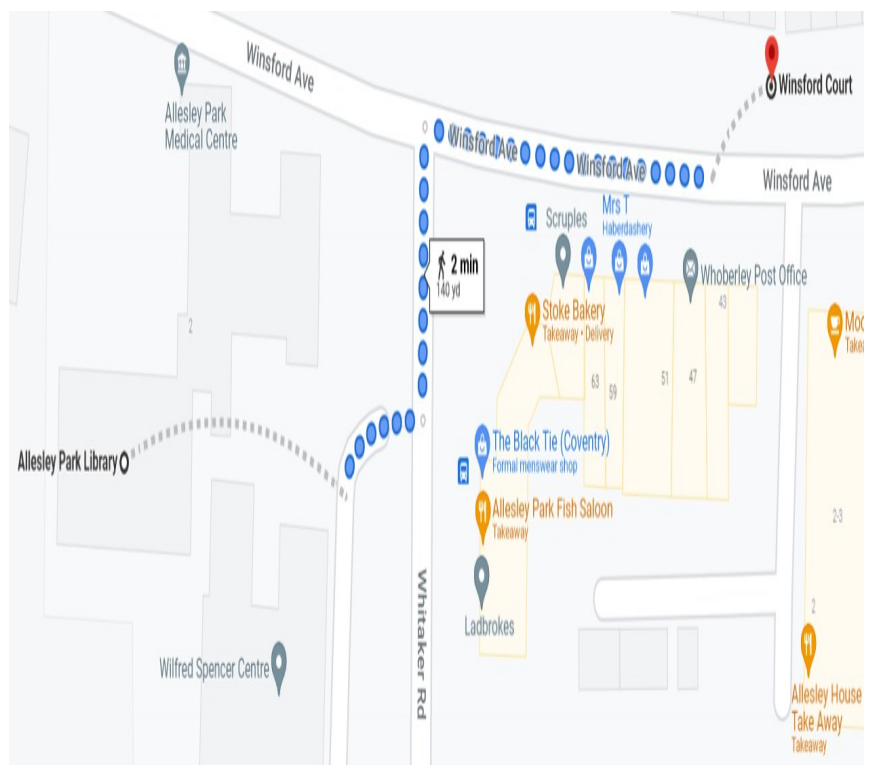

Allesley Park

Library

Whitaker Road CV5 9JE

024 7678 5813

Title	Day and Time	Cost	Key
Reader's Group	2nd Saturday Each Month	Free	

You must ring and book your place in advance

Bus Routes:

8 / 55

Bus Stop:

Winsford Court

Westmede Centre