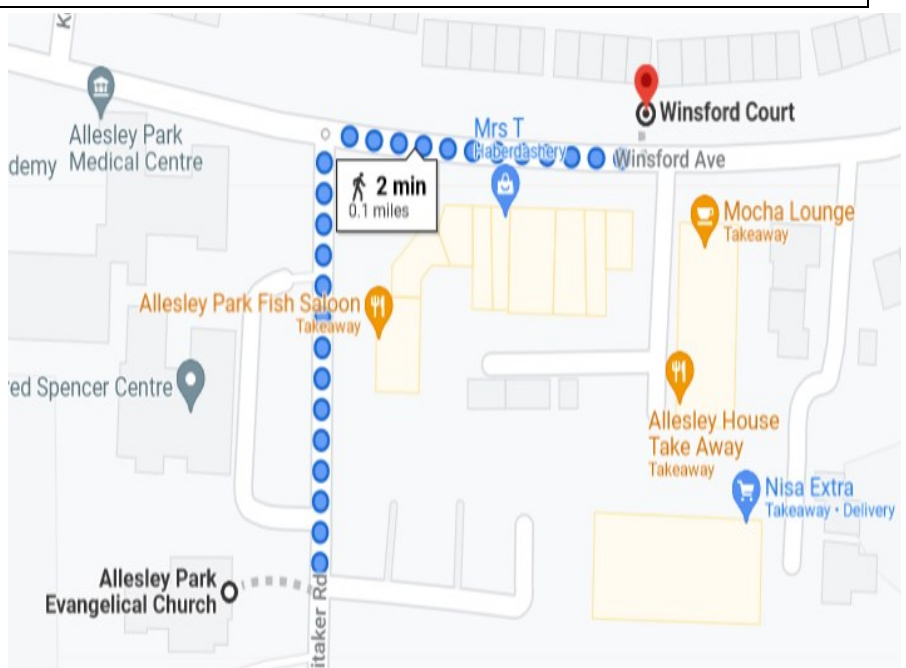

### 07971837480

Title	Day and Time	Cost	Key
Men at Mocha	Monday 9:30am	Cost of any refreshments bought	
<b>Men's chat and social group.</b>			

**Bus Routes:**

**8 / 55**

**Bus Stop:**

**Winsford Court**

**Westmede Centre**