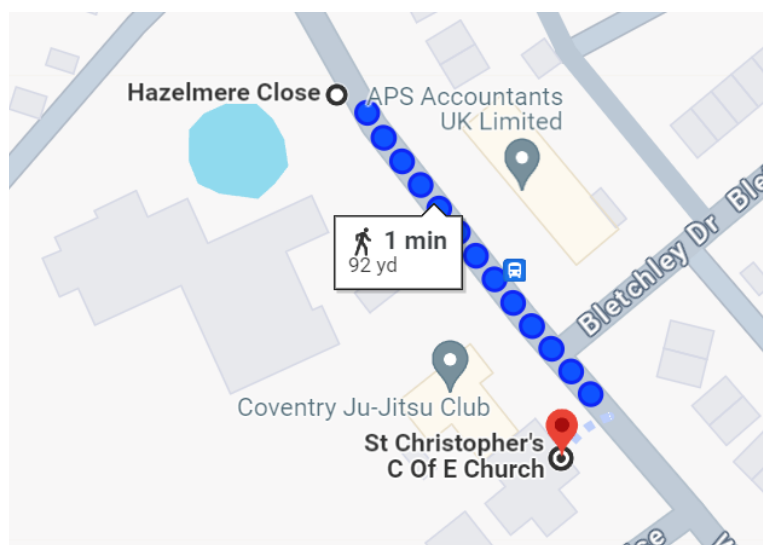

Bus Routes:

**8 / 58A**

Bus Stop:

**Hazelmere Close**