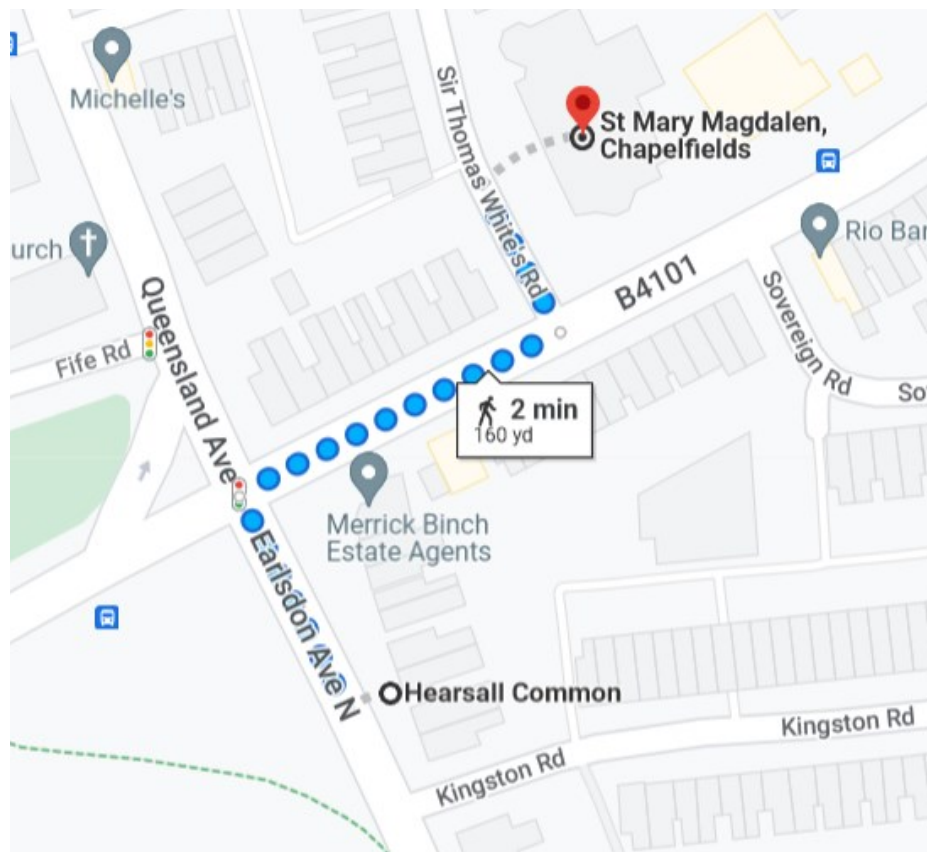

Chapelfields

St Mary Magdalen Church

Sir Thomas White's Road CV5 8DR

024 7667 2976

Title	Day and Time	Cost	Key
The Monday Teapot	Monday 10am - 12noon		
Knit for Peace	Tuesdays 1.30pm - 3.30pm		

Bus Routes:

11

Bus Stop:

Hearsall

Common