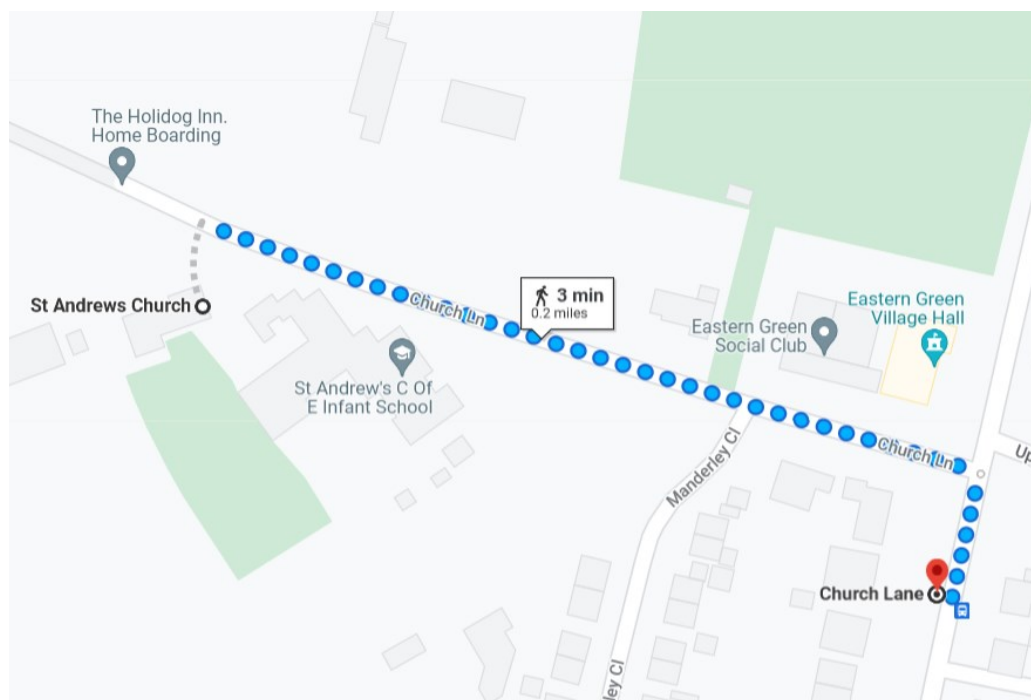

Eastern Green

St Andrews Church

Church Lane CV5 7BX

024 7646 6309

Title	Day and Time	Cost	Key
Bereavement Group	Second & Fourth Tuesday each month 11am-12:30pm		
History Group	Fourth Monday each month 7:30pm		

Bus Routes:

14 / 14A

Bus Stop:

Church Lane