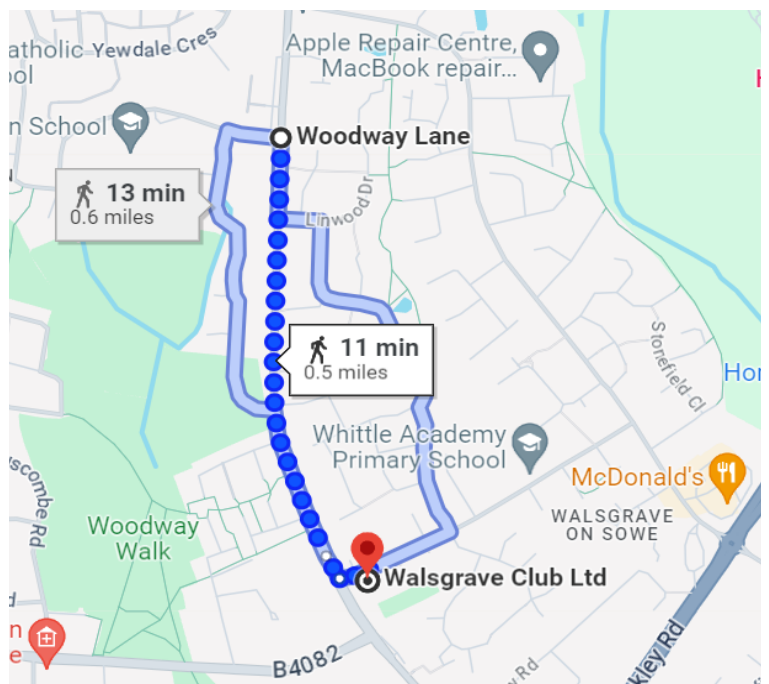

Bus Stop:

Dane Road

Walsgrave on Sowe

Walsgrave Working Mens Club

146 Woodway Lane CV2 2EJ

024 7660 4201

walsgrave1@yahoo.co.uk

Title	Day and Time	Cost	Key
Bingo	Monday 1:30pm Thursday 8:30pm Sunday 12:45pm	Ticket prices	

Bus Routes:

8 / 8A / 9 / 9A

Bus Stop:

Woodway Lane

Wood End

Coventry City Mission

Deedmore Road CV2 2AA

024 7661 5931