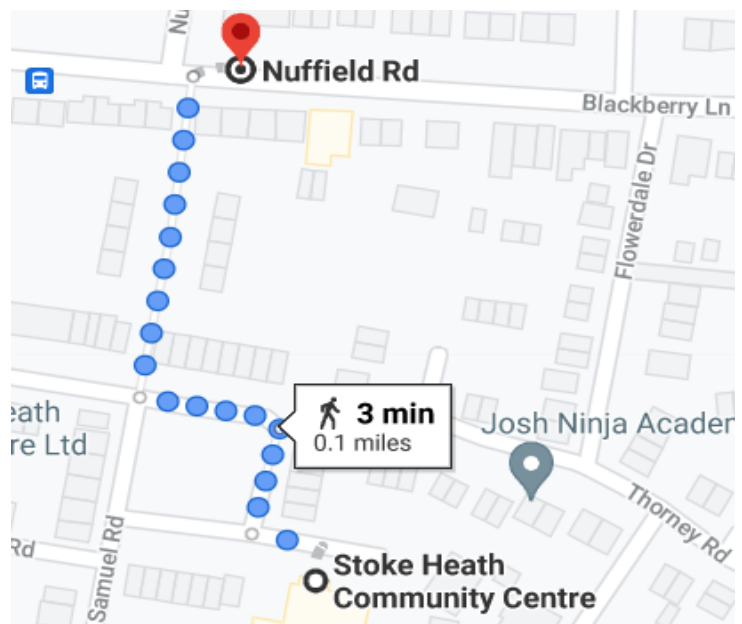

Harefield Road, Brays Lane,
CV2 4BT

sacredheart.covty@rcaob.org.uk

Title	Day and Time	Cost	Key
Coffee morning & crafts	Friday 9:30am-12 noon	Free	

Bus Routes:

8 / 9

Bus Stop:

Harefield Road

Stoke Heath

Bus Route:

22

Bus Stop:

Nuffield Road

Stoke Heath

Community Centre

Burroughs Close CV2 3QH

024 7644 9580