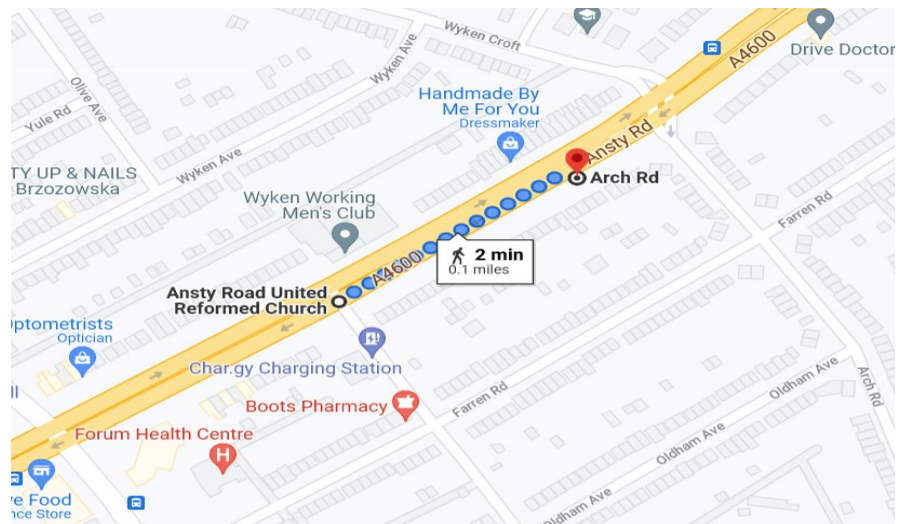

Bus Routes:

8 / 8S / 9 / 31 / 74

74B / 74S / 85A

85S / X6 / X30

Bus Stop:

Arch Road

Wyken

Ansty Road United Reformed Church

Bus Routes:

8 / 8S / 9 / 31 /
74 74B / 74S /
85A 85S / X6 /
X30

Bus Stop:
Arch Road

Wyken

Ansty Road United Reformed Church

210 Ansty Road CV2 3EY

024 7626 4264

Title	Day and Time	Cost	Key
Creative-Crafting	Monday 10.30 am- 2.30pm	£10.50	
Let's Get Moving – Yoga and creative crafting. Refreshments served throughout the day			
Meet & Eat	Tuesday 10.30am - 3pm	£20	
Gentle chair based exercise, Caribbean lunch and afternoon activity. Refreshments served throughout the day			
Contact Evadne on 0796 843 8097 to have a chat before attending on any of the days or email evadne@hopeinunity.org			
For those in the Black community who are socially isolated, vulnerable and lonely or with early stage dementia. A unique and culturally supportive service mainly to Black elders.			