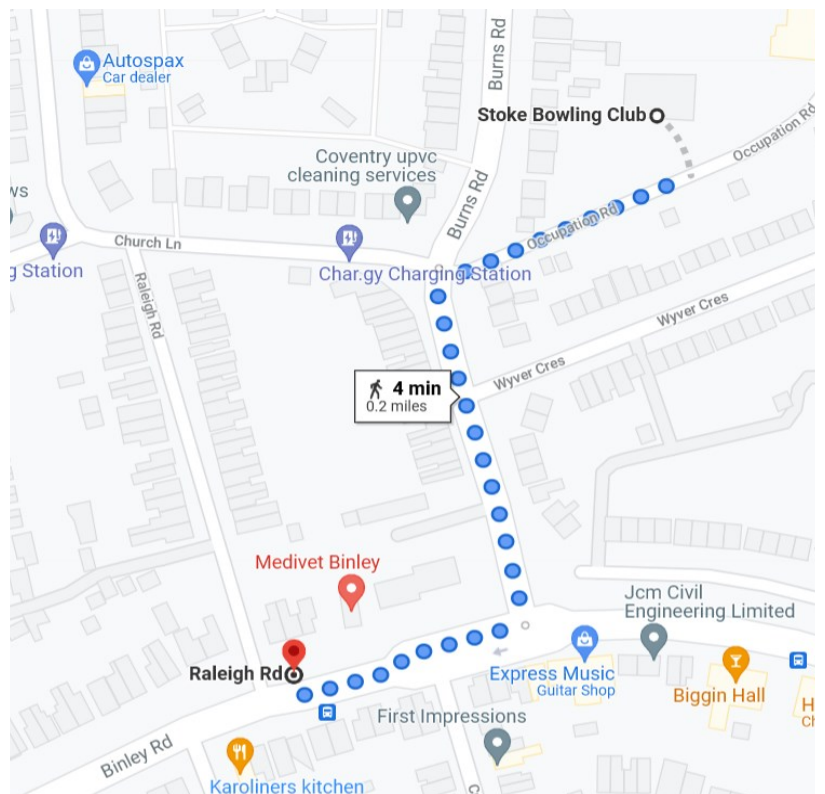

Bus Routes: **8 / 20C / 21S / 31 / 703**

Bus Stop:

Potters Green Shops

Stoke

Stoke Bowling Club

Occupation Road (off Church Lane)

CV2 4AB

024 7645 1276

stokebowlingclub@hotmail.co.uk

Title	Day and Time	Cost	Key
Bowls	Mondays 10am - 12pm	£2.50	

Bus Routes:

13 / 13A / 74 / 74A

74B / 74S / 85 / 85B

86

Bus Stop:

Raleigh Road

Bus Stop:

Harefield Road

Title	Day and Time	Cost	Key
Friendship Group	Wednesday 6 - 7pm	£8	

Bus Routes:

7 / 7A / 7B

Bus Stop:

Caludon Road

Stoke

Bus Route:

22

Bus Stop:

Nuffield Road

Stoke Heath

Community Centre

Burroughs Close CV2 3QH

024 7644 9580