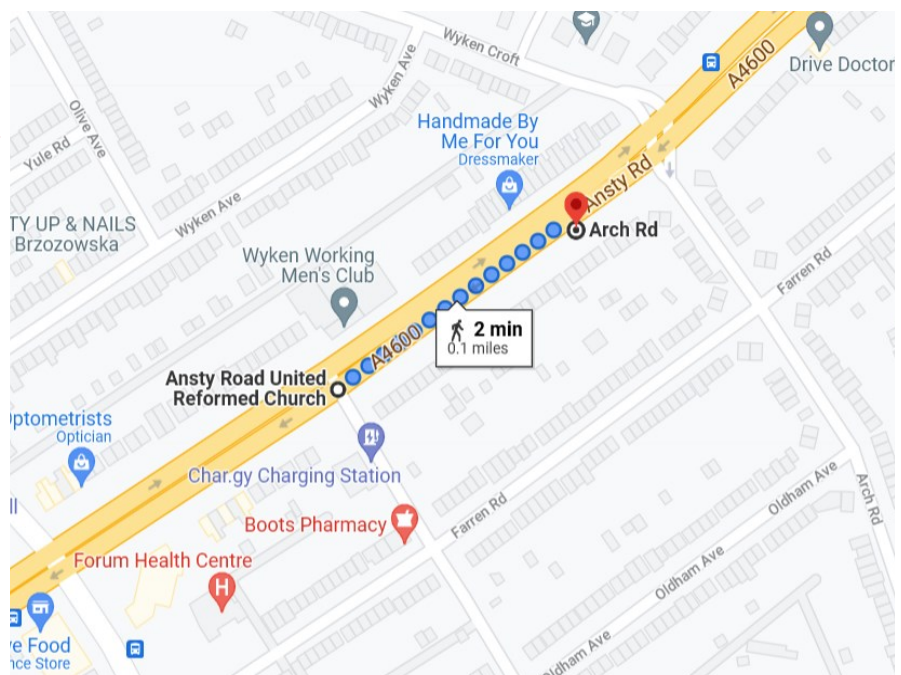

Bus Routes:

17 / 17A / 60

Bus Stop:

Attoxhall Road

Wyken

Ansty Road United Reformed Church

210 Ansty Road CV2 3EY

024 7626 4264

Bus Routes:

8 / 8S / 9 / 31 / 74

74B / 74S / 85A

85S / X6 / X30

Bus Stop:

Arch Road

Wyken

Ansty Road United Reformed Church