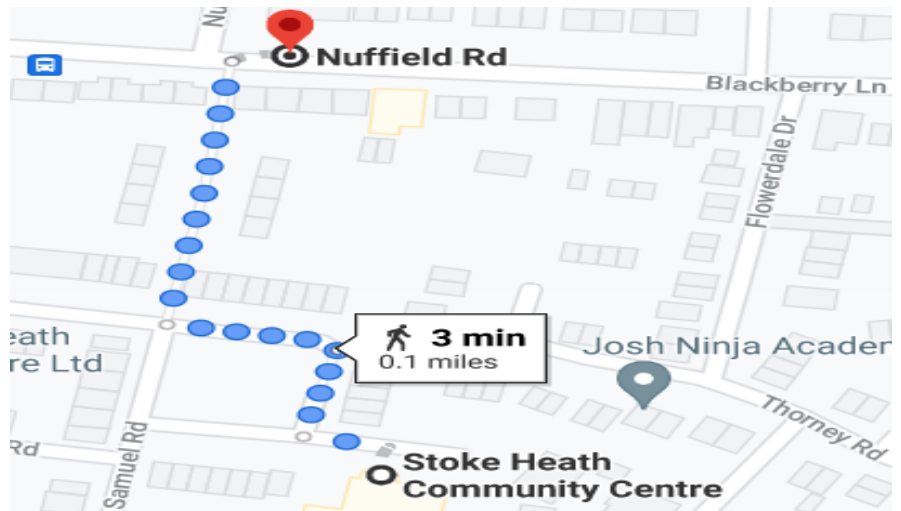

Bus Route:

22

Bus Stop:

Nuffield Road

Stoke Heath

Community Centre

Burroughs Close CV2 3QH

024 7644 9580

Title	Day and Time	Cost	Key
In It Together Brunch Club	Mondays Term Time Only 10:30am - 12pm		
Over 50's group with weekly activities like knitting, dominoes and chess.			

Bus Route:

22

Bus Stop:

Nuffield Road