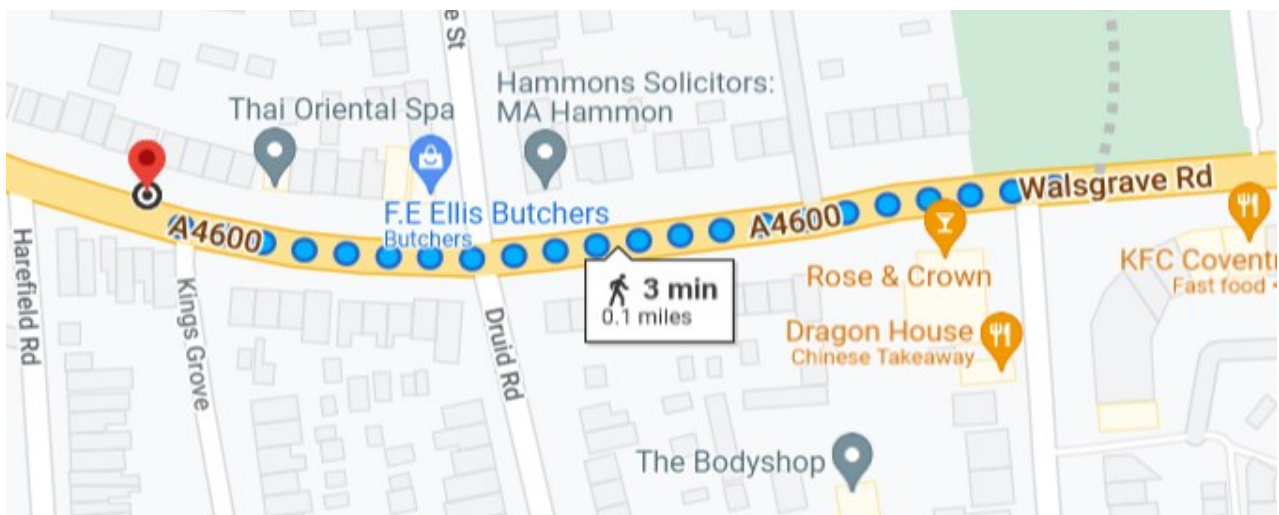

Bus Stop:

Harefield Road

Title	Day and Time	Cost	Key
Friendship Group	Wednesday 6 - 7pm	£8	

Bus Routes:

7 / 7A / 7B

Bus Stop:

Caludon Road

Stoke

Bus Routes:

7 / 7A / 7 / 8 / 31

8S / 9 / 17 / 17A

85 / 85A

X30

Bus Stop:

Swan Lane

Stoke

Bus Route:

22

Bus Stop:

Nuffield Road

Stoke Heath

Community Centre

Burroughs Close CV2 3QH

024 7644 9580

Bus Routes:

74 / 74A / 74B / 74S

703 / X6

Bus Stop:

Harmer Close

Walsgrave on Sowe

The Walsgrave Pub

382 Walsgrave Road CV2 4AF