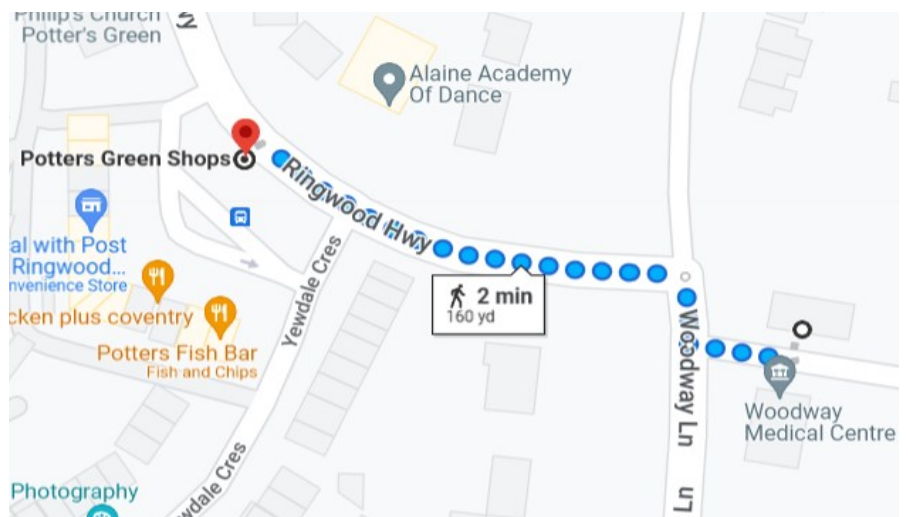

703

Bus Stop:

Old Church Road

Potters Green

Community Centre

Wigston Road CV2 2QR

024 7661 1544

Title	Day and Time	Cost	Key
Tuesday Club	Tuesday 1pm - 3:30pm	£1	
Bingo, raffles, trips and socialising			
Ladies' Choir	Wednesday 7:30pm - 9:30pm		
Contact Jean Lord: Jeanlord57@googlemail 07943 578 375			

Bus Routes: **8 / 20C / 21S / 31 / 703**

Bus Stop:

Potters Green Shops

Stoke

Stoke Bowling Club

Occupation Road (off Church Lane)

CV2 4AB

024 7645 1276