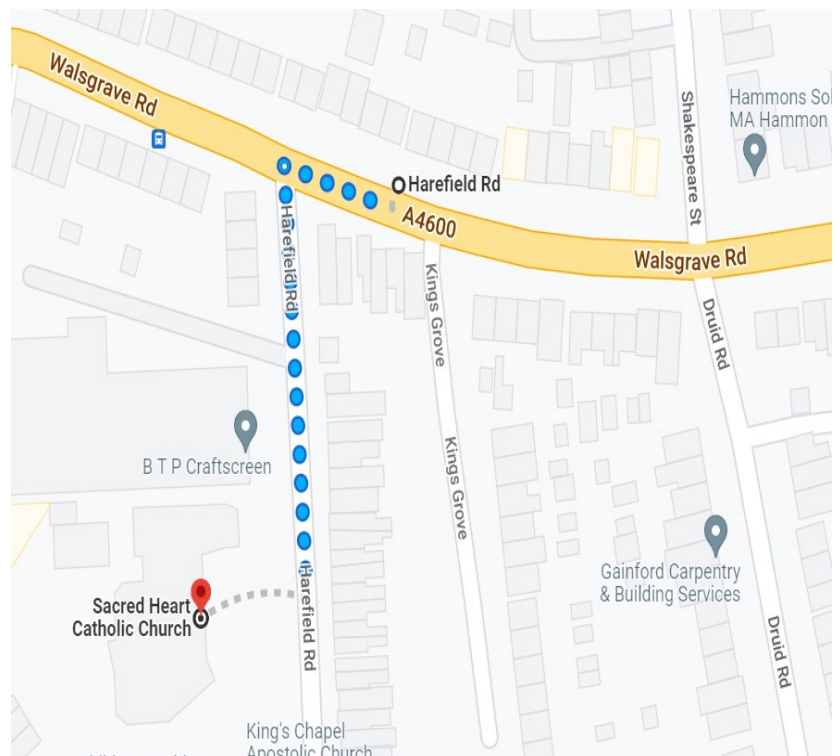

Harefield Road, Brays Lane,
CV2 4BT

sacredheart.covty@rcaob.org.uk

Title	Day and Time	Cost	Key
Coffee morning & crafts	Friday 9:30am-12 noon	Free	

Bus Routes:

8 / 9

Bus Stop:

Harefield Road

Stoke Heath

Bus Route:

22

Bus Stop:

Nuffield Road

Stoke Heath

Community Centre

Burroughs Close CV2 3QH

024 7644 9580