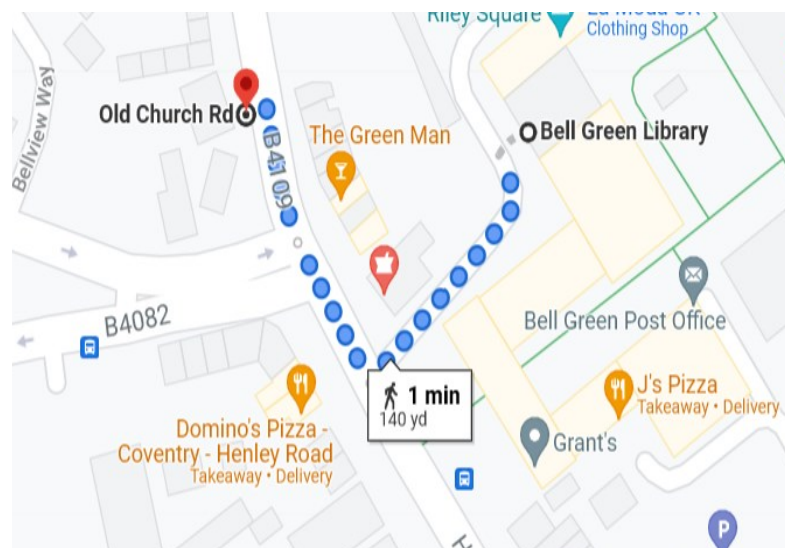

Bus Stop:

Old Church Road