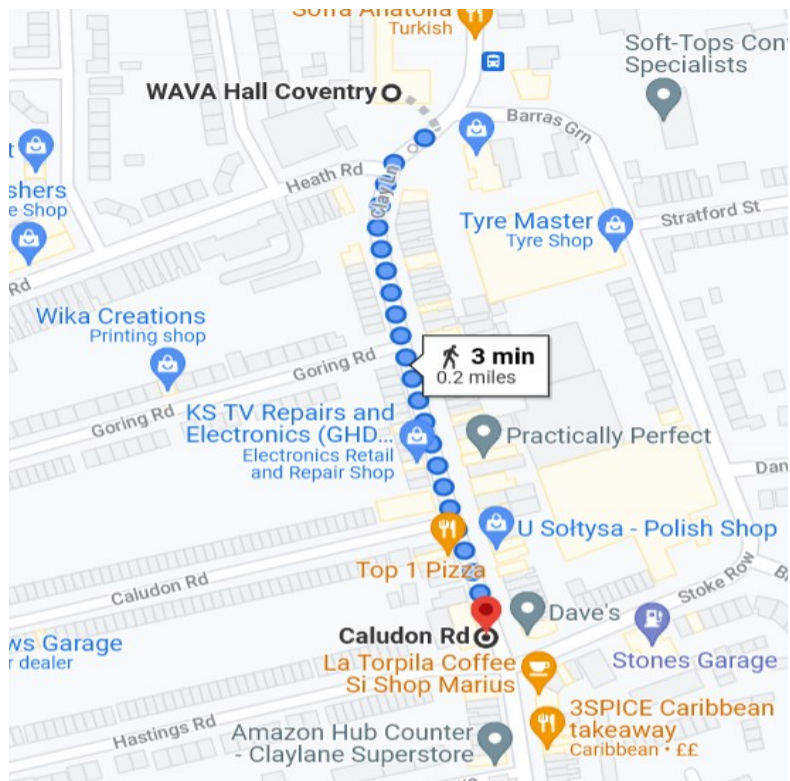

Bus Stop:

Harefield Road

Title	Day and Time	Cost	Key
Friendship Group	Wednesday 6 - 7pm	£8	

Bus Routes:

7 / 7A / 7B

Bus Stop:

Caludon Road

Stoke