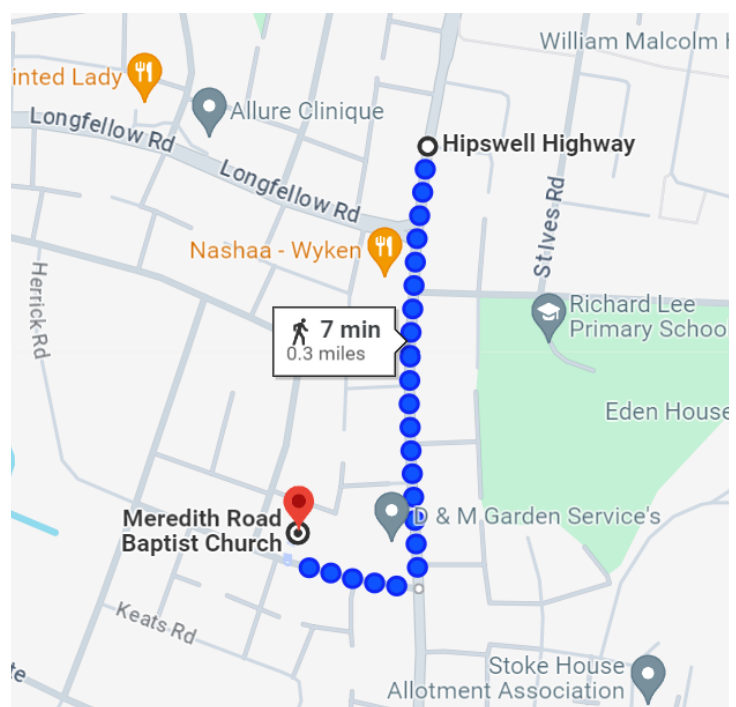

Wyken

Meredith Road Baptist Church

Meredith Road CV2 5JH

024 7645 3976

meredithroadbc@homecall.com

Title	Day and Time	Cost	Key
Meredith Road Community Choir	Monday 7pm		
Contact: celestinacoulsting@gmail.com everyone welcome and no need to book/audition just come along and sing!			

Bus Routes:

17 | 17a

Bus Stop:

Hipswell Highway