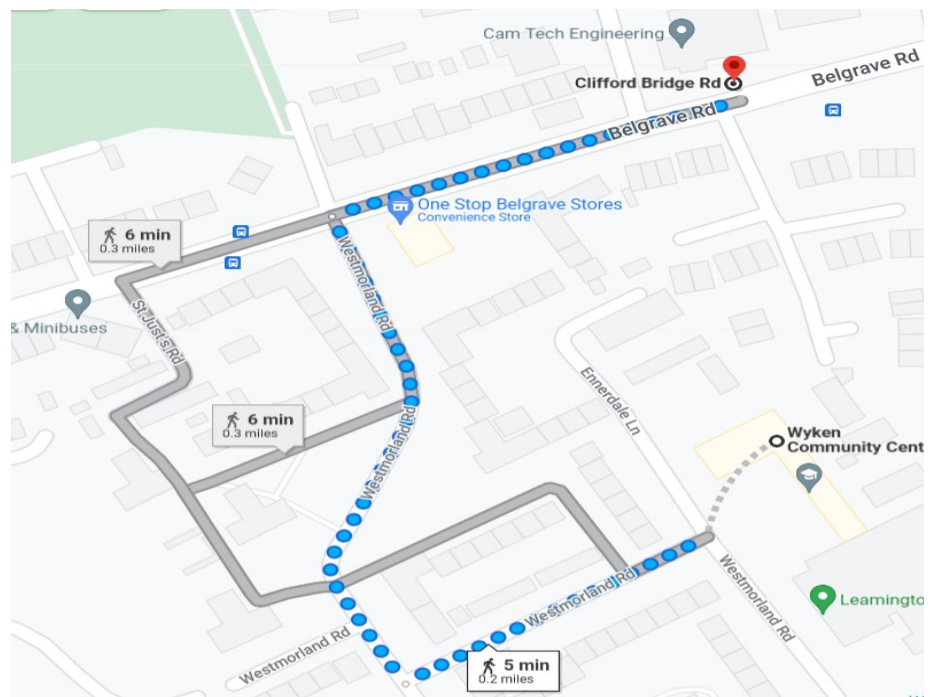

Wyken

Wyken Community Centre

Westmorland Road CV2 5PY

024 7661 2025

Title	Day and Time	Cost	Key
Zumba Gold	Monday 1:30pm - 2:30pm	£4.50	
60+ Keep Fit	Thursday 10am - 11am	£5	

Phone Mel: 07432 653073 or Email: melpfitness@gmail.com

Bus Routes:

17 / 17A / 60 /
85 / 85B

Bus Stop:
Clifford Bridge
Road