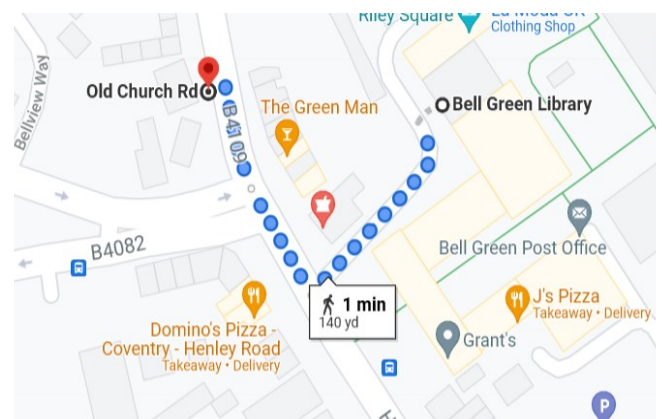

Title	Day and Time	Cost	Key
Welcome Space (coffee, origami, craft & games)	Fridays 10am - 12pm (No Café in August)	Free	

Bus Routes:

22, 703

Bus Stop:

**Co-Operative
Street**

Bell Green

Community Library

Riley Square CV2 1LS

Bus Routes:

22 / 78 / 78A

703

Bus Stop: Old Church Road

Bell Green

Community Library

Riley Square CV2 1LS

024 7678 5819