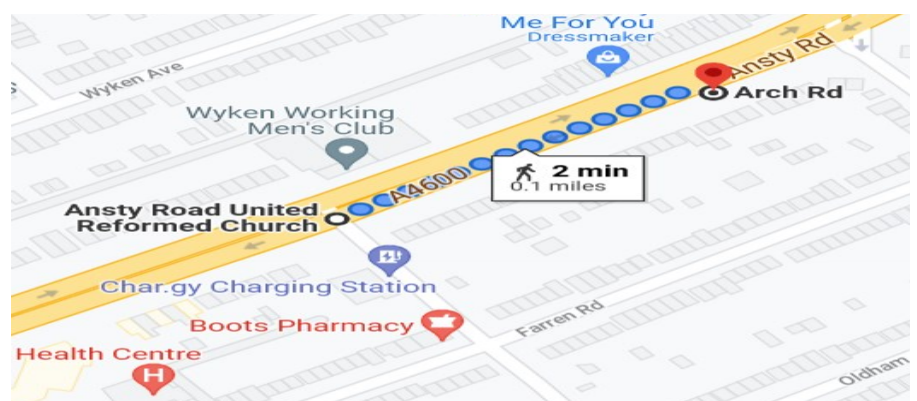

Bus Routes:

8 / 8S / 9 / 31 / 74

74B / 74S / 85A

85S / X6 / X30

Bus Stop:

Arch Road

Wyken

Ansty Road United Reformed Church

Bus Routes:

8 / 8S / 9 / 31 /
74 74B / 74S /
85A 85S / X6 /
X30

Bus Stop:
Arch Road

Wyken

Ansty Road United Reformed Church

210 Ansty Road CV2 3EY

024 7626 4264

Title	Day and Time	Cost	Key
Creative-Crafting	Monday 10.30 am- 2.30pm	£10.50	
Let's Get Moving – Yoga and creative crafting. Refreshments served throughout the day			
Meet & Eat	Tuesday 10.30am - 3pm	£20	
Gentle chair based exercise, Caribbean lunch and afternoon activity. Refreshments served throughout the day			
Contact Evadne on 0796 843 8097 to have a chat before attending on any of the days or email evadne@hopeinunity.org			
For those in the Black community who are socially isolated, vulnerable and lonely or with early stage dementia. A unique and culturally supportive service mainly to Black elders.			

Bus Routes:

8 / 8S / 74 /

X6 / X30

Bus Stop:

Arch Road

It costs us about £2 to print & post each Activity Guide. Any donations help us make sure they are up-to-date is much appreciated!

To donate you can:

Visit hopecoventry.org.uk/donate/