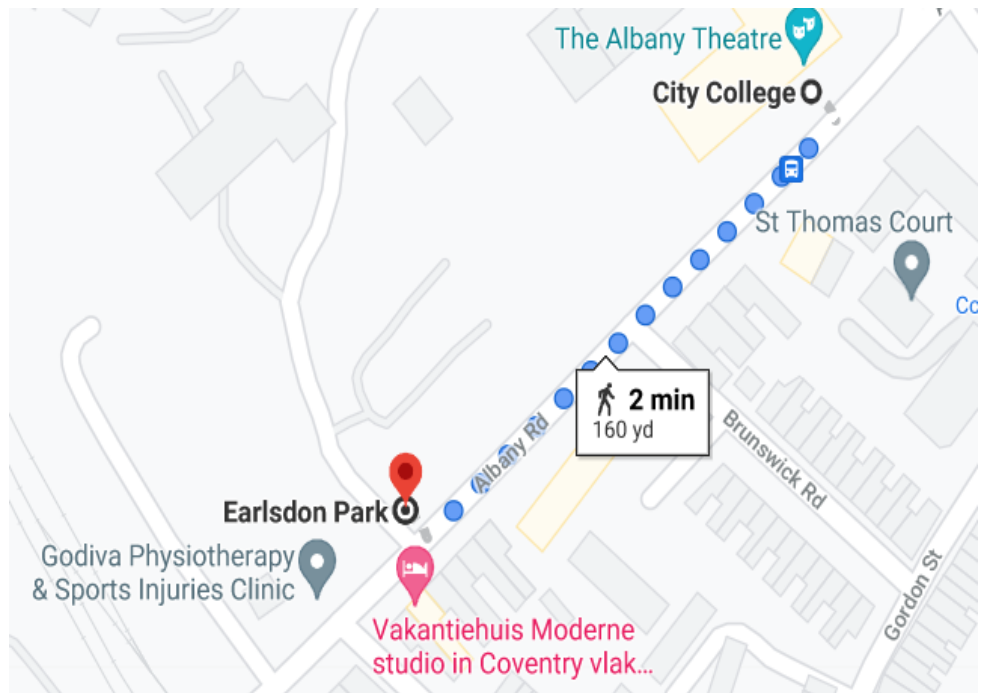

Earlsdon

Earlsdon Park Retirement Village

Albany Road CV5 6JQ

024 7771 8000

Title	Date and Time	Cost	Key
Pilates Beginners	Monday 9:30am - 10:30am		
Pilates	Monday 10:45am - 11:45am		
Seasonal Crafts	Monday 10am - 12pm		

Bus Routes:

6 / 6A / 10 / 10B

Bus Stop:

City College