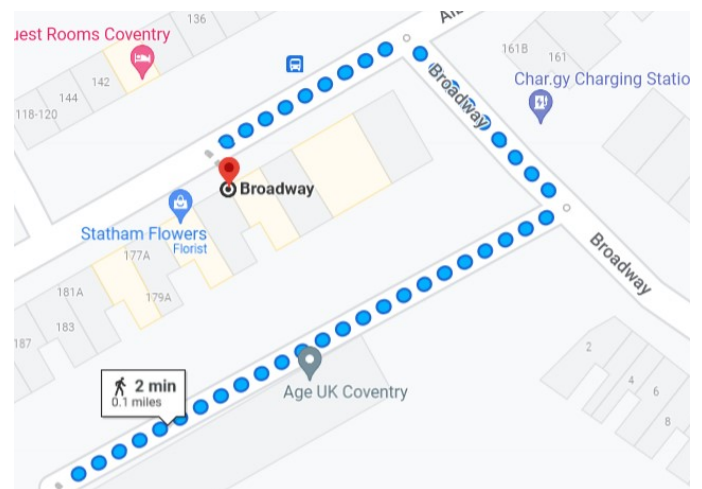

Earlsdon

Gilbert Richards Centre

Broadway CV5 6NT

024 7667 2911

info@ageukcovwarks.org.uk

Title	Day and Time	Cost	Key
Flower Arranging	Thursday 10am - 12noon	£3.60	
Men's Friendship Group	Thursday 2pm - 4pm	£3.60	
Woodwork	Monday Wednesday Friday	Currently full waiting list available	

Bus Routes:

1 / 2

Bus Stop:

Broadway