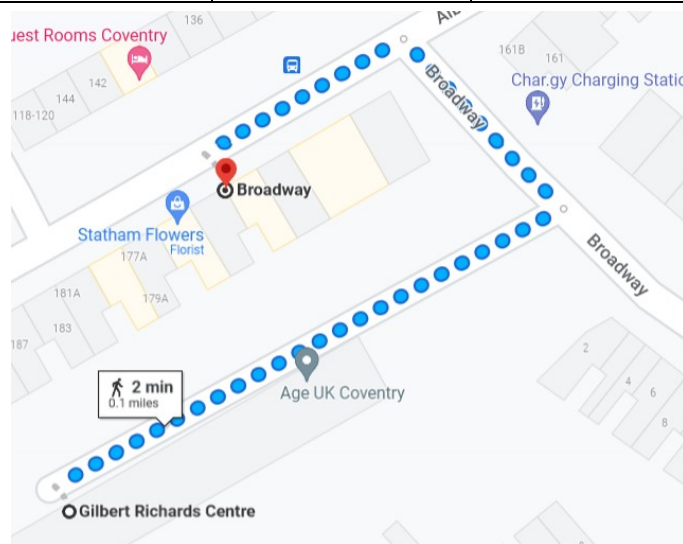

Earlsdon

Gilbert Richards Centre

Broadway CV5 6NT

024 7667 2911

info@ageukcovwarks.org.uk

Title	Day and Time	Cost	Key
Art Club	Monday 1pm - 3pm	£3.60	
Crochet	Monday 10am - 12noon	£3.60	
Pottery	Monday 9:30am - 12:30pm	£5.25	
Beading	Monday 12:15pm - 2:15pm	£3.60	

Bus Routes:

1 / 2

Bus Stop:

Broadway