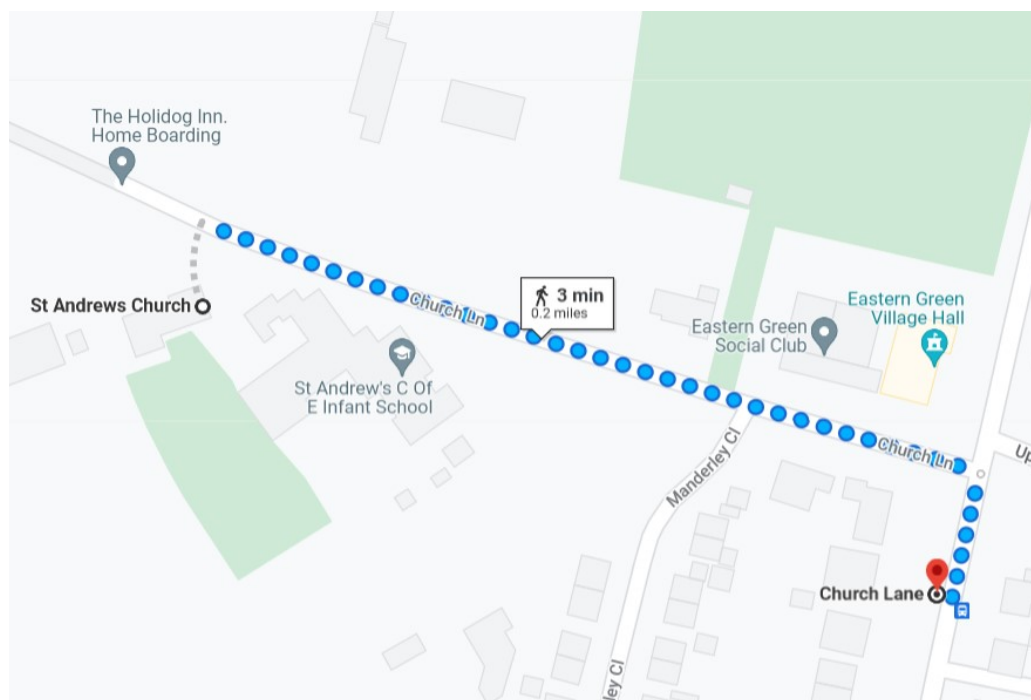

Eastern Green

St Andrews Church

Church Lane CV5 7BX

024 7646 6309

Title	Day and Time	Cost	Key
Bereavement Group	Second & Fourth Tuesday each Month 11am-12:30pm		
History Group	Fourth Monday each Month 7:30pm		

Bus Routes:

14 / 14A

Bus Stop:

Church Lane