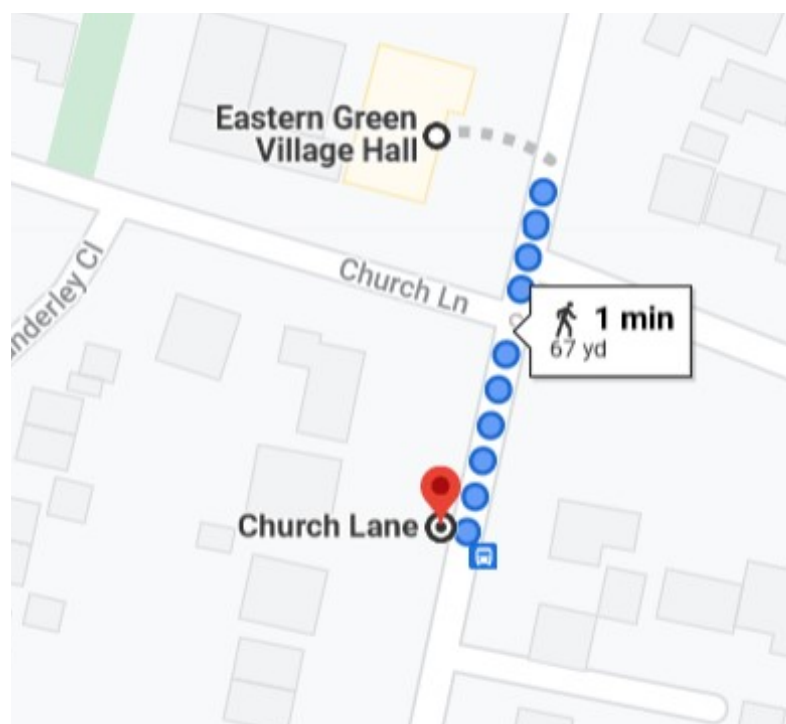

## Village Hall

Church Lane CV5 7BX

02476 474 174

Title	Day and Time	Cost	Key
Pilates	Mondays (Term time only) 1:15pm		
	First Wednesday each Month 7:15pm		

Bus Routes:

14 / 14A / 59

Bus Stop:

Church Lane