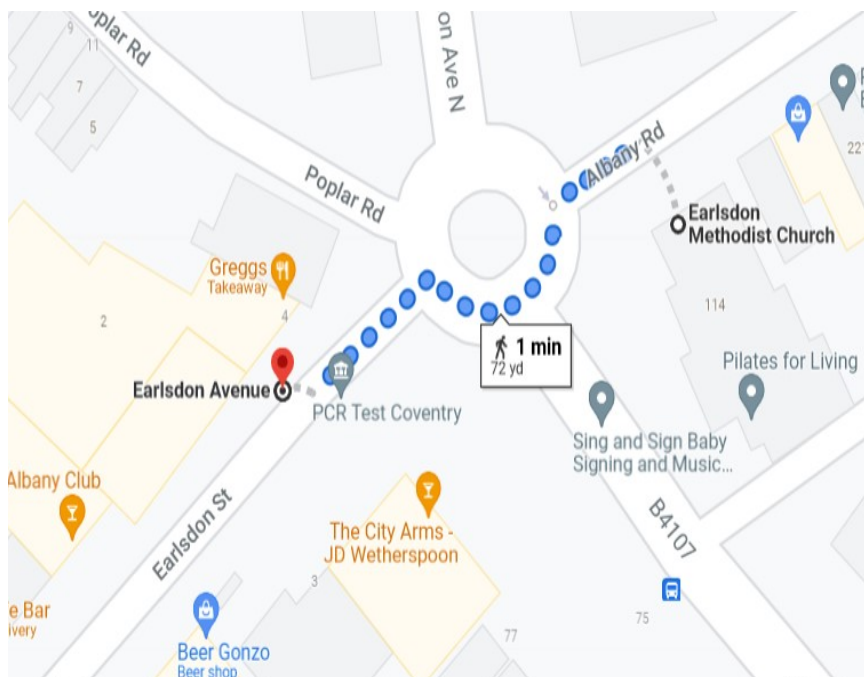

Title	Day and Time	Cost	Key
Well Spring Café	Thursday & Friday 9am-2pm Saturday 9am-12pm	Light Menu available	

Bus Routes:

1 / 2 / 11

Bus Stop:

Earlsdon Avenue

or

Earlsdon Street