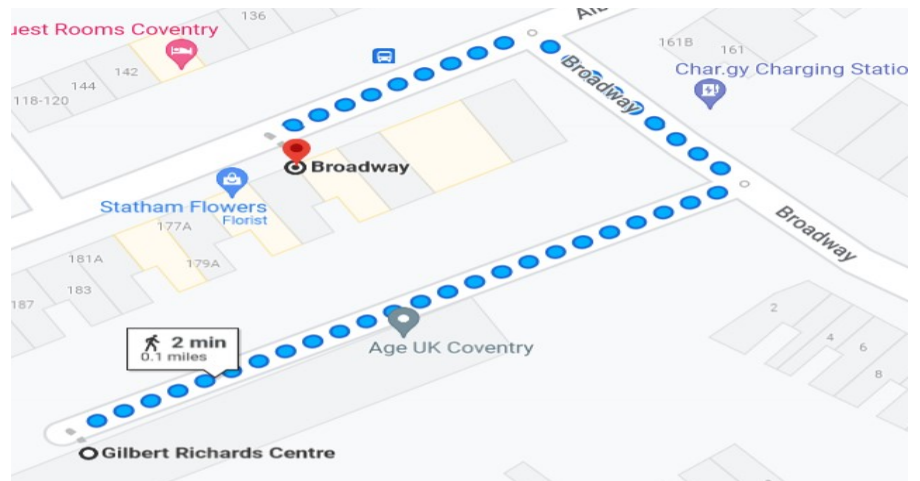

Earlsdon

Gilbert Richards Centre

Broadway CV5 6NT

024 7667 2911

info@ageukcovwarks.org.uk

Title	Day and Time	Cost	Key
Spinning and Weaving	Tuesday 10am - 12noon	£3.60	
Painting	Tuesday 1pm - 3pm	£3.60	
Polymer Clay	Alternative Tuesday 12:30pm - 4:30pm	£6.90	
Oil Painting	Wednesday 1pm - 4pm	£5.25	

Bus Routes:

1 / 2

Bus Stop:

Broadway