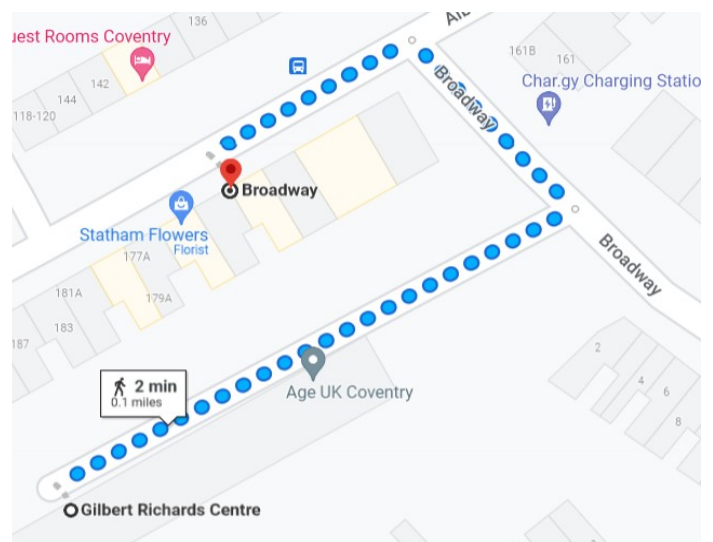

Earlsdon

Gilbert Richards Centre

Broadway CV5 6NT

024 7667 2911

info@ageukcovwarks.org.uk

Title	Day and Time	Cost	Key
Meditation	Tuesday 10:30am	£2.50	
Water Colour Group	Tuesday 1pm - 3pm		

Bus Routes:

1 / 2

Bus Stop:

Broadway