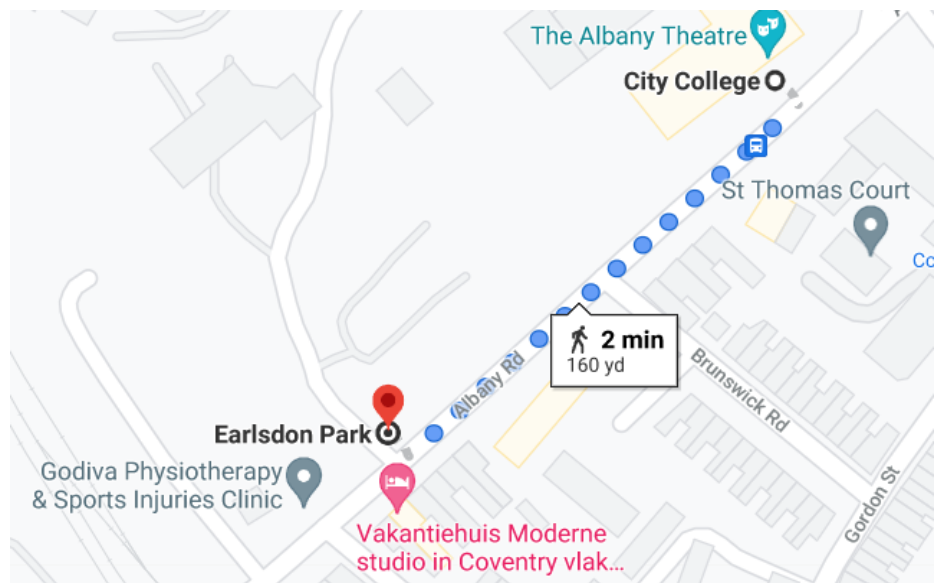

Earlsdon

Earlsdon Park Retirement Village

Albany Road CV5 6JQ

024 7771 8000

Title	Date and Time	Cost	Key
Ballroom & Latin Dance Beginners	Monday 7pm - 9pm Thursday		
Line Dancing Beginners	Tuesday 6:15pm - 7pm		
Club Fit Classes	Wednesday 6pm - 6:30pm		

Bus Routes:

6 / 6A / 10 / 10B

Bus Stop:

City College