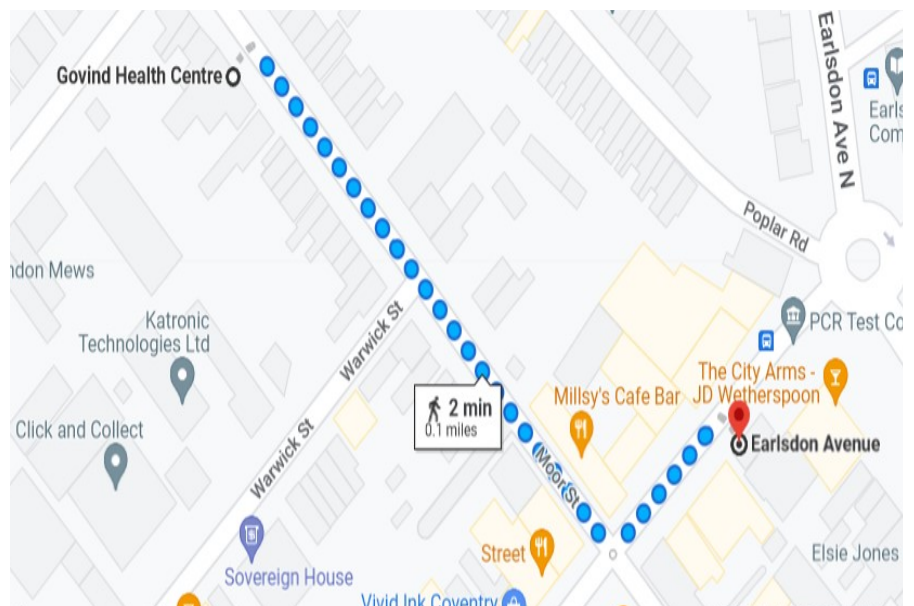

Earlsdon

Govind Lifestyle

Moor Street (Behind Surgery)

CV5 6ET

02476 675016

Title	Date and Time	Cost	Key
Art class	Friday 10am - 12noon	Free	

No Need to Book

Bus Routes:

1/2

Bus Stop:

Earlsdon Avenue