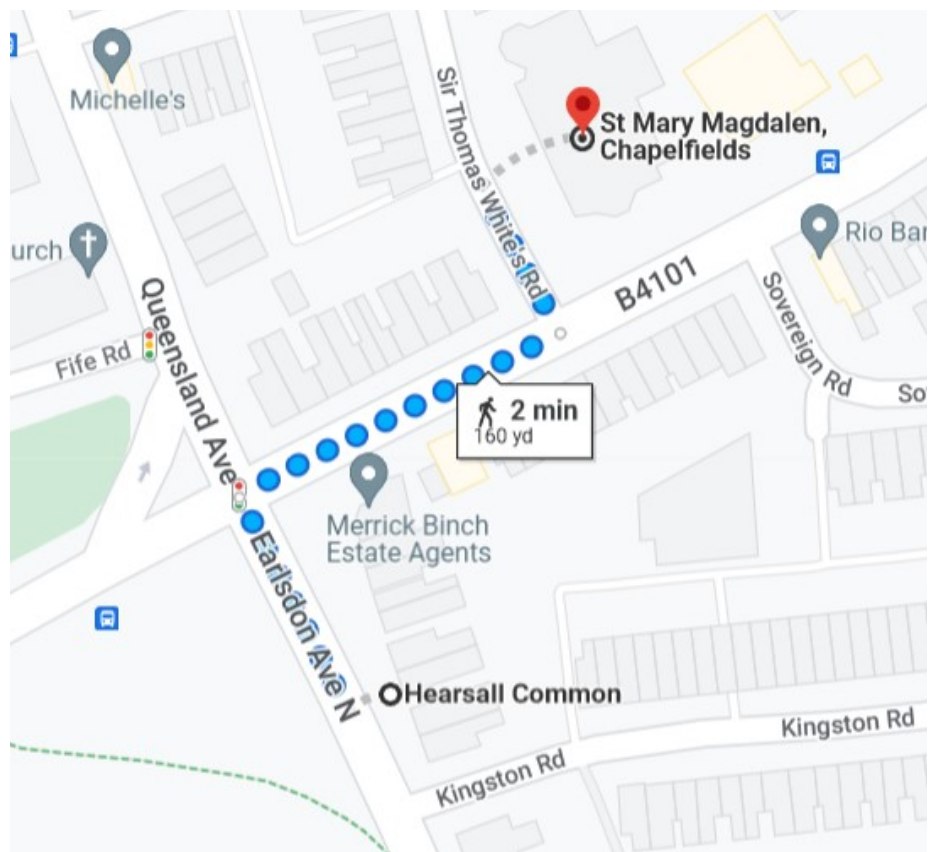

Chapelfields

St Mary Magdalen Church

Sir Thomas White's Road CV5 8DR

024 7667 2976

Title	Day and Time	Cost	Key
The Monday Teapot	Monday 10am - 12noon		

Bus Routes:

11

Bus Stop:

Hearsall

Common