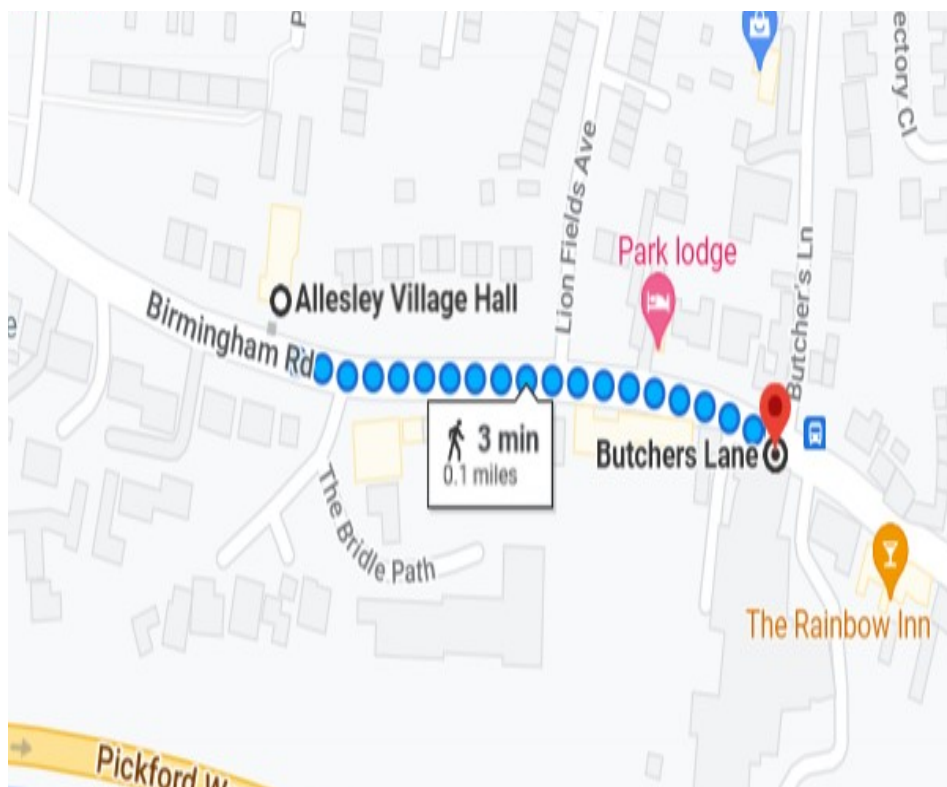

## Village Hall

Birmingham Road CV5 9GX

Title	Day and Time	Cost	Key
Tai Chi	Tuesday 10:30am	£5	

**Bus Routes:**

**7 / 7B / 58**

**X1 / X14 / X20**

**Bus Stop:**

**Butcher's Lane**