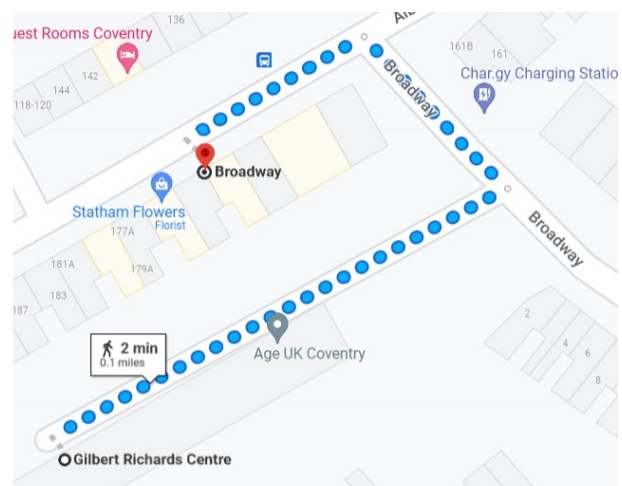

Earlsdon

Gilbert Richards Centre

Broadway CV5 6NT

024 7667 2911

info@ageukcovwarks.org.uk

Title	Day and Time	Cost	Key
Knitting	Thursday 10am - 12noon	£3.60	
Patchwork Quilt	Thursday 2pm - 4pm	£3.60	
Portraiture	Friday 10:30am - 12:30pm	£3.60	
Dressmaking	Friday 1pm - 4pm	£5.25	

Bus Routes:

1 / 2

Bus Stop:
Broadway