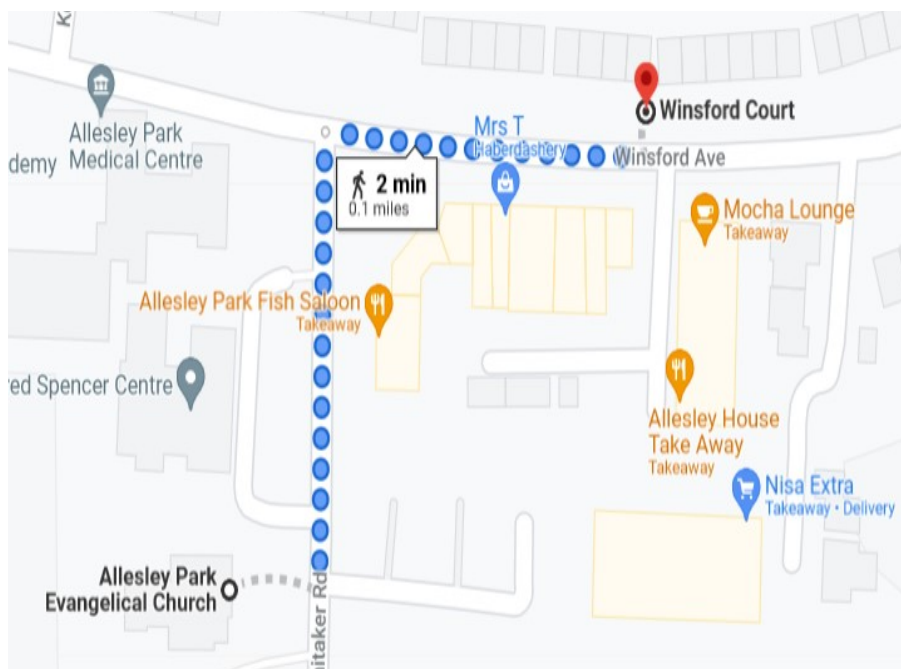

Allesley Park Lounge

Mocha Lounge

Westmede Centre

Winsford Avenue CV5 9AF

07971837480

Title	Day and Time	Cost	Key
Men at Mocha	Monday 9:30am	Cost of any refreshments bought	

Bus Routes:

8 / 57

Bus Stop:

Winsford Court

Westmede Centre