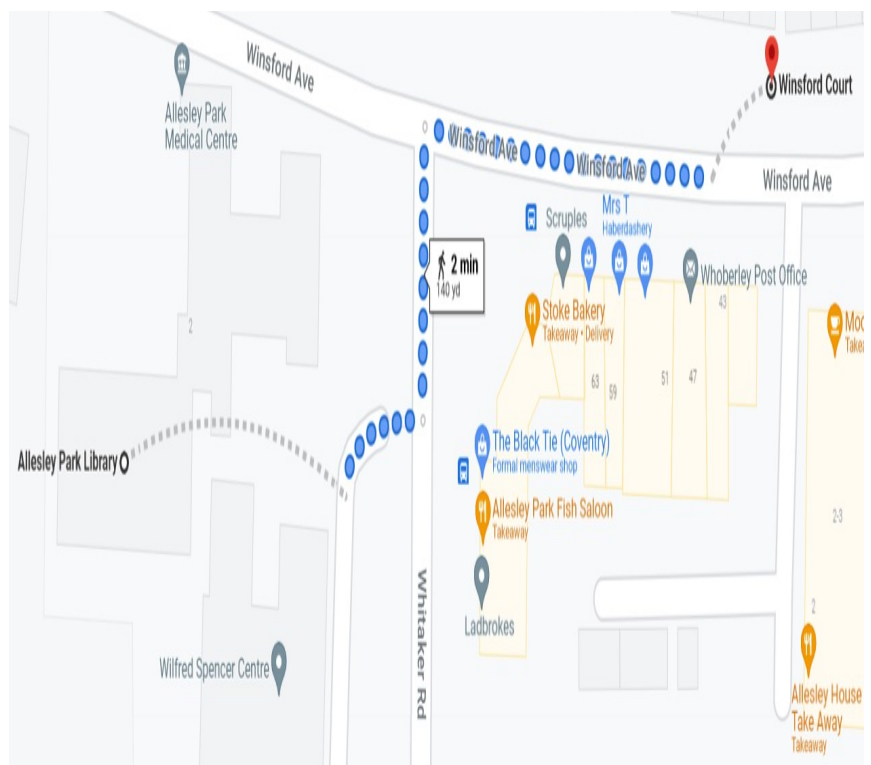

Allesley Park

Library

Whitaker Road CV5 9JE

024 7678 5813

Title	Day and Time	Cost	Key
Reader's Group	2nd Saturday Each Month	Free	

You must ring and book your place in advance

Bus Routes:

8 / 57

Bus Stop:

Winsford Court

Westmede Centre